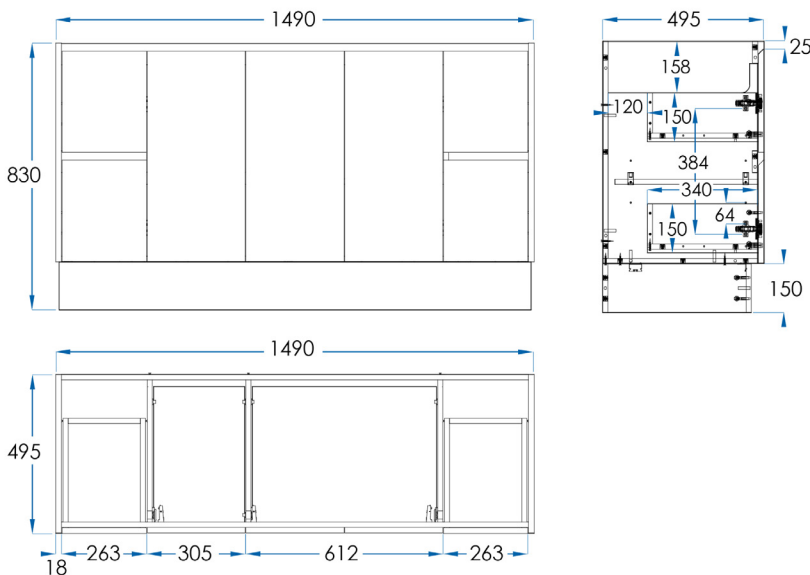

LYRA

Floor Mount Vanity 1500mm

5
YEAR
WARRANTY

SPECIFICATIONS

Size	1490x830x495mm
Material	Moisture Resistant 2 Pac with removable Kickboard. Modern Finger Pull Doors and Soft Close Drawers with Metal Drawer Runners
Installation	Floor Mount
Warranty	5 Year replacement product and parts: 1 year labour

CODE	COLOUR	HEIGHT	WIDTH	DEPTH	DOORS	DRAWERS
LY1500-W	Gloss White	830	1490	495mm	3	4
LY1500-MB	Matte Black					

For our own established efforts supporting environmental and health preservation all of our Vanities are made to the commercially recognised E1 Standard.