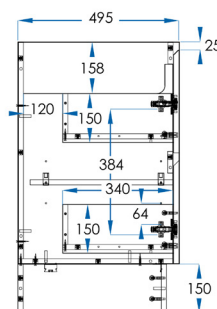

LYRA

Floor Mount Vanity 1500mm

5
YEAR
WARRANTY

SPECIFICATIONS

Size	1490x830x495mm
Material	Moisture Resistant 2 Pac with removable Kickboard. Modern Finger Pull Doors and Soft Close Drawers with Metal Drawer Runners
Installation	Floor Mount
Colours	Gloss White & Matte Black
Code	LY1500/LY1500MB
Warranty	5 Year replacement product and parts: 1 year labour