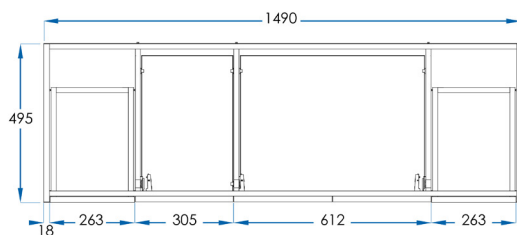

LYRA

Floor Mount Vanity 1500mm

5
YEAR
WARRANTY

SPECIFICATIONS

Size	1490x830x495mm
Material	Moisture Resistant 2 Pac with removable Kickboard. Modern Finger Pull Doors and Soft Close Drawers with Metal Drawer Runners
Installation	Floor Mount
Colours	Gloss White & Matte Black
Code	LY1500/LY1500MB
Warranty	5 Year replacement product and parts: 1 year labour

For our own established efforts supporting environmental and health preservation all of our Vanities are made to the commercially recognised E1 Standard.

CASA LUSO

Due to our policy of continuous development, all designs and measurements are intended only as a guide and are subject to change without notice. Being hand made products they are subject to a size variance E&OE. This brochure is representative of the actual products at time of printing. Please confirm all particulars before purchase. Casa Lusso recommends having the product on site before commencing rough in.