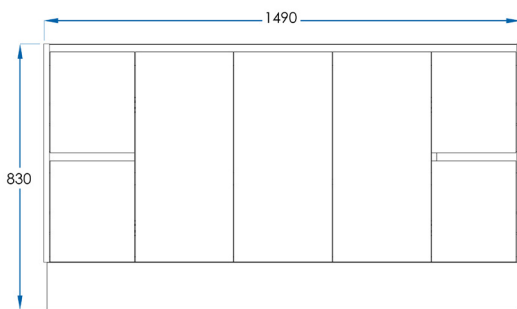

LYRA

Floor Mount Vanity 1500mm

5
YEAR
WARRANTY

SPECIFICATIONS

Size	1490x830x495mm
Material	Moisture Resistant 2 Pac with removable Kickboard. Modern Finger Pull Doors and Soft Close Drawers with Metal Drawer Runners
Installation	Floor Mount
Colours	Gloss White & Matte Black
Code	LY1500/LY1500MB
Warranty	5 Year replacement product and parts: 1 year labour

For our own established efforts supporting environmental and health preservation all of our Vanities are made to the commercially recognised E1 Standard.

CASA LUSO

Due to our policy of continuous development, all designs and measurements are intended only as a guide and are subject to change without notice. Being hand made products they are subject to a size variance E&OE. This brochure is representative of the actual products at time of printing. Please confirm all particulars before purchase. Casa Lusso recommends having the product on site before commencing rough in.