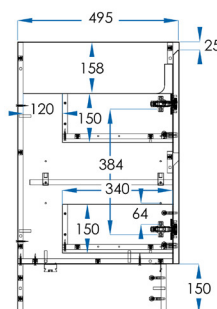

# LYRA

Floor Mount Vanity 1800mm

**5**  
YEAR  
WARRANTY

## SPECIFICATIONS

<b>Size</b>	1790x830x495mm
<b>Material</b>	Moisture Resistant 2 Pac with removable Kickboard. Modern Finger Pull Doors and Soft Close Drawers with Metal Drawer Runners
<b>Installation</b>	Floor Mount
<b>Colours</b>	Gloss White & Matte Black
<b>Code</b>	LY1800/LY1800MB
<b>Warranty</b>	5 Year replacement product and parts: 1 year labour