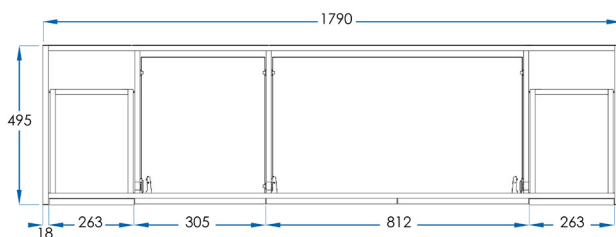

# LYRA

Floor Mount Vanity 1800mm

**5**  
YEAR  
WARRANTY

## SPECIFICATIONS

<b>Size</b>	1790x830x495mm
<b>Material</b>	Moisture Resistant 2 Pac with removable Kickboard. Modern Finger Pull Doors and Soft Close Drawers with Metal Drawer Runners
<b>Installation</b>	Floor Mount
<b>Colours</b>	Gloss White & Matte Black
<b>Code</b>	LY1800/LY1800MB
<b>Warranty</b>	5 Year replacement product and parts: 1 year labour