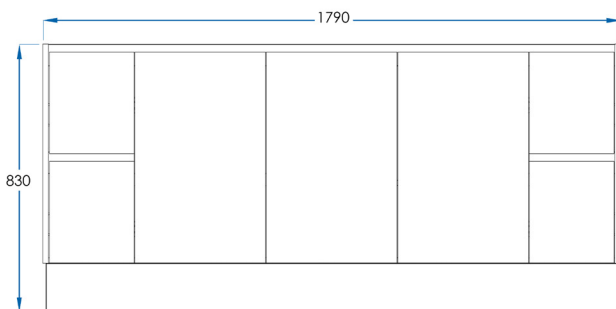

## SPECIFICATIONS

<b>Size</b>	1790x830x495mm
<b>Material</b>	Moisture Resistant 2 Pac with removable Kickboard. Modern Finger Pull Doors and Soft Close Drawers with Metal Drawer Runners
<b>Installation</b>	Floor Mount
<b>Colours</b>	Gloss White & Matte Black
<b>Code</b>	LY1800/LY1800MB
<b>Warranty</b>	5 Year replacement product and parts: 1 year labour