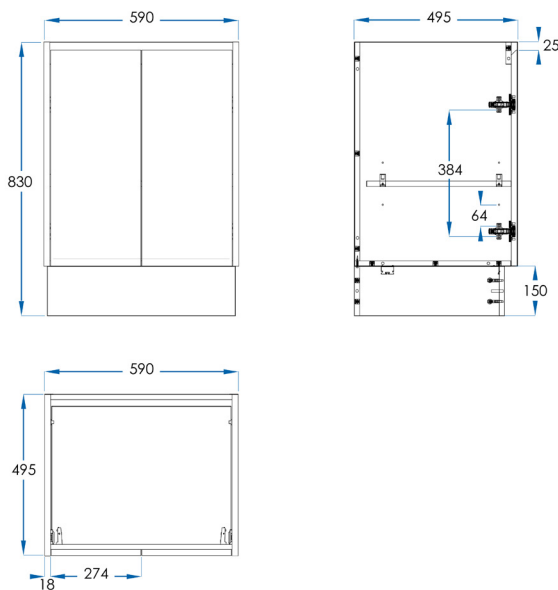

# LYRA

Floor Mount Vanity 600mm

**5**  
YEAR  
WARRANTY

## SPECIFICATIONS

<b>Size</b>	590x830x495mm
<b>Material</b>	Moisture Resistant 2 Pac with removable Kickboard. Modern Finger Pull Doors and Soft Close Drawers with Metal Drawer Runners
<b>Installation</b>	Floor Mount
<b>Colours</b>	Gloss White & Matte Black
<b>Code</b>	LY600/LY600MB
<b>Warranty</b>	5 Year replacement product and parts: 1 year labour