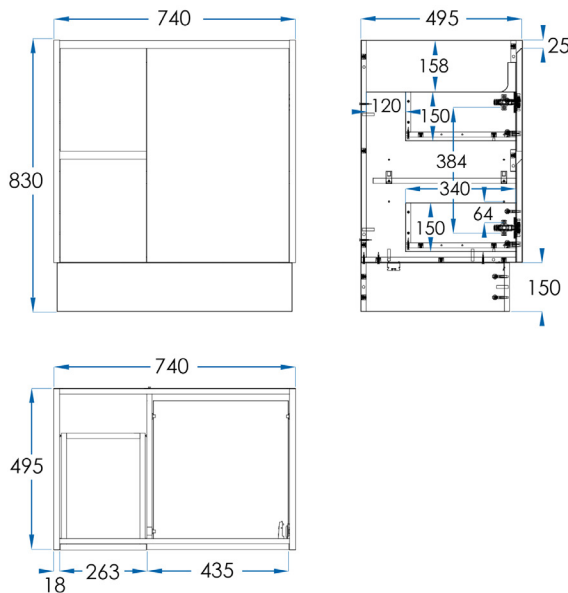

LYRA

Floor Mount Vanity 750mm

5
YEAR
WARRANTY

SPECIFICATIONS

| | |
|---------------------|--|
| Size | 740x830x495mm |
| Material | Moisture Resistant 2 Pac with removable Kickboard. Modern Finger Pull Doors and Soft Close Drawers with Metal Drawer Runners |
| Installation | Floor Mount |
| Warranty | 5 Year replacement product and parts: 1 year labour |

| CODE | COLOUR | HEIGHT | WIDTH | DEPTH | DOORS | DRAWERS |
|----------|-------------|--------|-------|-------|-------|---------|
| LY750-W | Gloss White | 830 | 740 | 495mm | 1 | 2 |
| LY750-MB | Matte Black | | | | | |