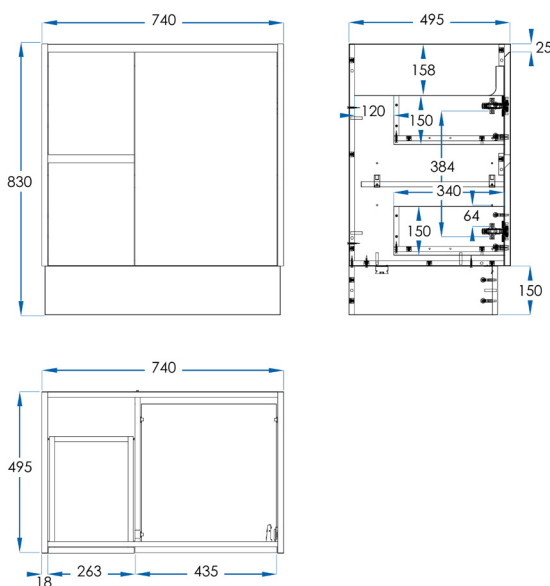

LYRA

Floor Mount Vanity 750mm

5
YEAR
WARRANTY

SPECIFICATIONS

Size	740x830x495mm
Material	Moisture Resistant 2 Pac with removable Kickboard. Modern Finger Pull Doors and Soft Close Drawers with Metal Drawer Runners
Installation	Floor Mount
Colours	Gloss White & Matte Black
Code	LY750/LY750MB
Warranty	5 Year replacement product and parts: 1 year labour

For our own established efforts supporting environmental and health preservation all of our Vanities are made to the commercially recognised E1 Standard.

CASA LUSO

Due to our policy of continuous development, all designs and measurements are intended only as a guide and are subject to change without notice. Being hand made products they are subject to a size variance E&OE. This brochure is representative of the actual products at time of printing. Please confirm all particulars before purchase. Casa Lusso recommends having the product on site before commencing rough in.