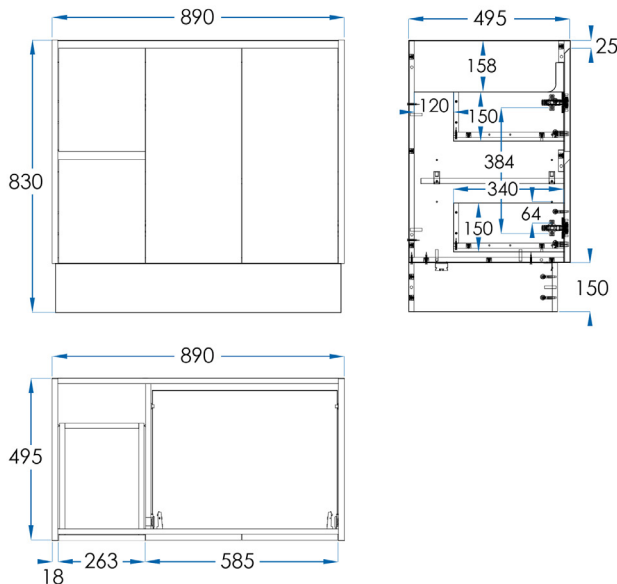

LYRA

Floor Mount Vanity 900mm

5
YEAR
WARRANTY

SPECIFICATIONS

Size	890x830x495mm
Material	Moisture Resistant 2 Pac with removable Kickboard. Modern Finger Pull Doors and Soft Close Drawers with Metal Drawer Runners
Installation	Floor Mount
Warranty	5 Year replacement product and parts: 1 year labour

CODE	COLOUR	HEIGHT	WIDTH	DEPTH	DOORS	DRAWERS
LY900-W	Gloss White	830	890	495mm	2	2
LY900-MB	Matte Black					

For our own established efforts supporting environmental and health preservation all of our Vanities are made to the commercially recognised E1 Standard.