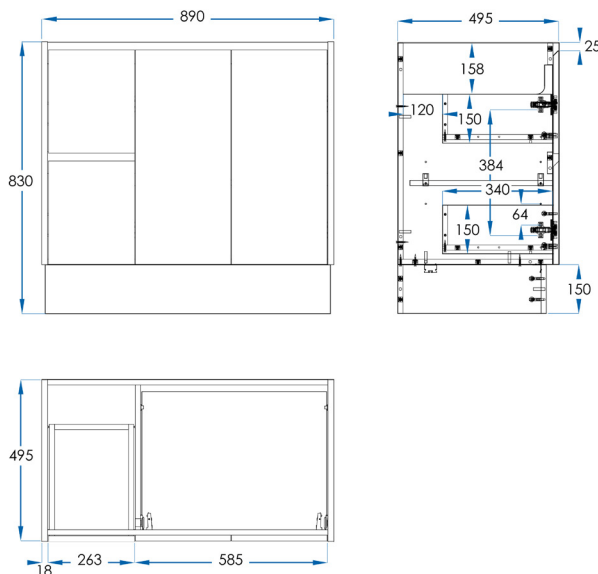

LYRA

Floor Mount Vanity 900mm

5
YEAR
WARRANTY

SPECIFICATIONS

Size	890x830x495mm
Material	Moisture Resistant 2 Pac with removable Kickboard. Modern Finger Pull Doors and Soft Close Drawers with Metal Drawer Runners
Installation	Floor Mount
Colours	Gloss White & Matte Black
Code	LY900/LY900MB
Warranty	5 Year replacement product and parts: 1 year labour

For our own established efforts supporting environmental and health preservation all of our Vanities are made to the commercially recognised E1 Standard.

CASA LUSO

Due to our policy of continuous development, all designs and measurements are intended only as a guide and are subject to change without notice. Being hand made products they are subject to a size variance E&OE. This brochure is representative of the actual products at time of printing. Please confirm all particulars before purchase. Casa Lusso recommends having the product on site before commencing rough in.