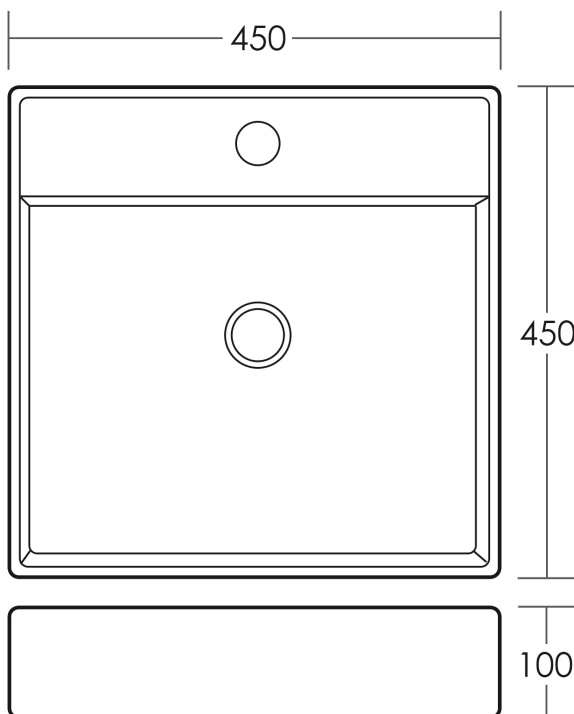

# SLIM

Bench Mount Basin Gloss White

**5**  
YEAR  
WARRANTY

## SPECIFICATIONS

<b>Size</b>	450x450mm
<b>Depth</b>	100mm
<b>Material</b>	High Quality Vitreous China Construction
<b>Waste Size</b>	32mm without Overflow
<b>Code</b>	MC102-W
<b>Warranty</b>	5 year replacement product