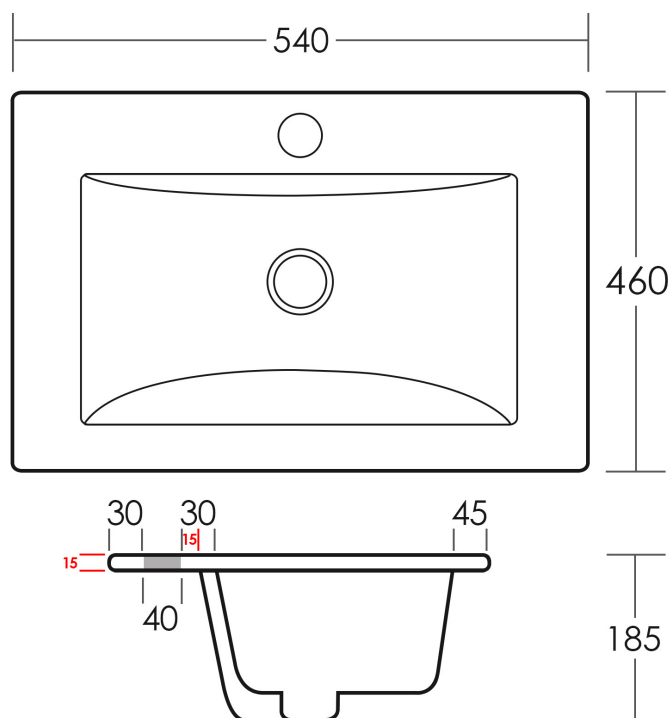

DROMANA

Inset Basin Gloss White

5
YEAR
WARRANTY

SPECIFICATIONS

Size	540x460mm
Depth	185mm
Material	High Quality Vitreous China Construction
Waste Size	32mm with Overflow
Code	MC103-W
Warranty	5 year replacement product