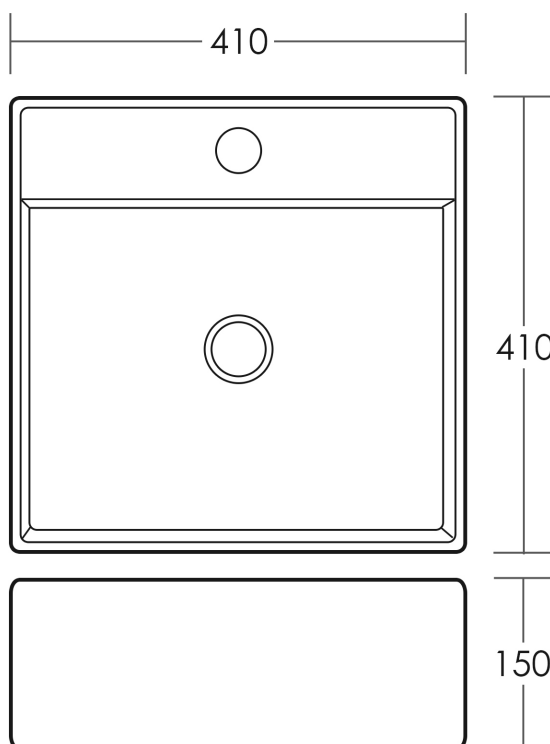

MARCOOLA

Bench Mount Basin Gloss White

5
YEAR
WARRANTY

SPECIFICATIONS

Size	410x410mm
Depth	150mm
Material	High Quality Vitreous China Construction
Waste Size	32mm with Overflow
Code	MC115-W
Warranty	5 year replacement product