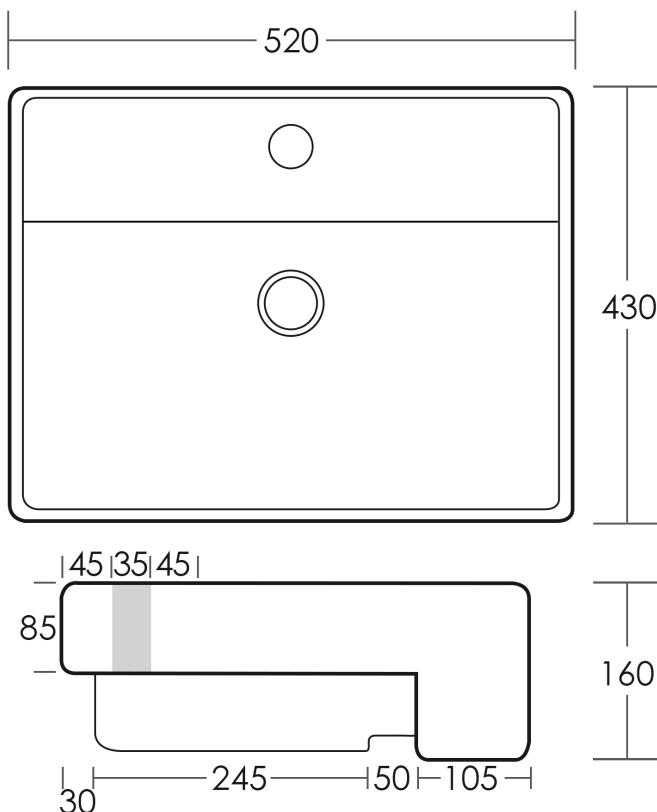

## SPECIFICATIONS

<b>Size</b>	520x430mm
<b>Depth</b>	160mm
<b>Material</b>	High Quality Vitreous China Construction
<b>Waste Size</b>	32mm with Overflow
<b>Code</b>	MC118-W
<b>Warranty</b>	5 year replacement product