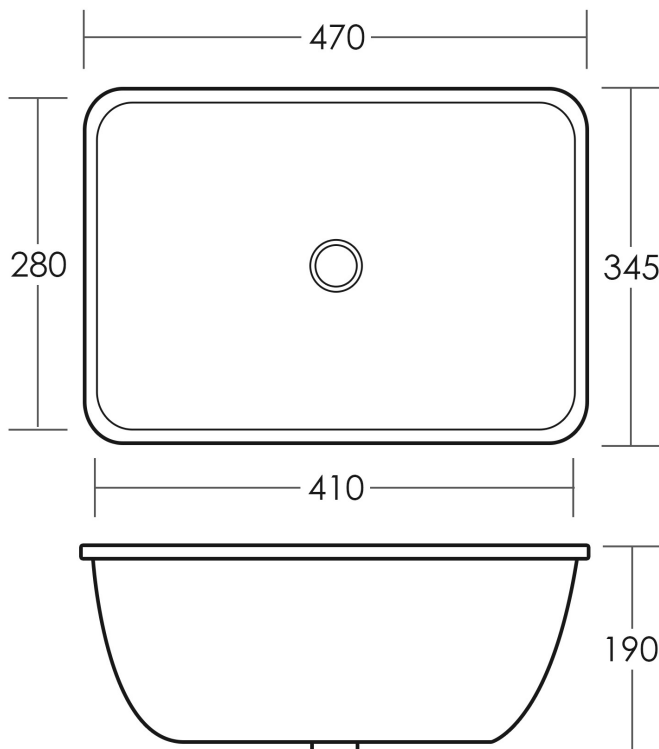

## SPECIFICATIONS

<b>Size</b>	470x345mm
<b>Depth</b>	190mm
<b>Material</b>	High Quality Vitreous China Construction
<b>Waste Size</b>	32mm with Overflow
<b>Code</b>	MC136-W
<b>Warranty</b>	5 year replacement product