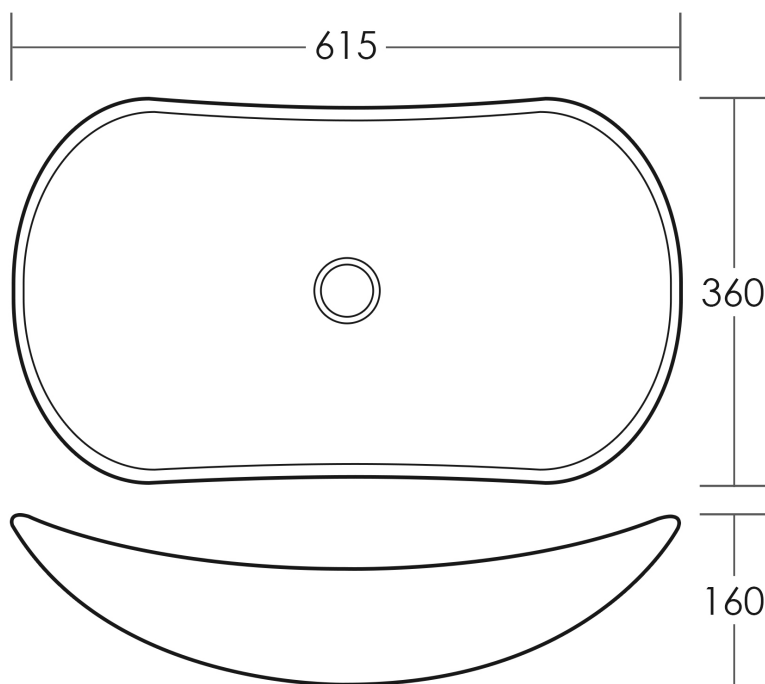

MAYA

Bench Mount Basin Gloss White

5
YEAR
WARRANTY

SPECIFICATIONS

Size	615x360mm
Depth	160mm
Material	High Quality Vitreous China Construction
Waste Size	32mm without Overflow
Code	MC139-W
Warranty	5 year replacement product