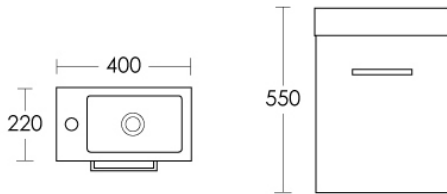

## SPECIFICATIONS

- Top** Polymarble top with integrated basin and one tap hole.  
32mm waste (sold separately).
- Body** Moisture resistant 2 Pac gloss white with modern chrome handles.  
One internal shelf. Also available in floor mount.

For our own established efforts supporting environmental and health preservation all of our Vanities are made to the commercially recognised E1 Standard.

CODE	HEIGHT	WIDTH	DEPTH	DOORS
MC400W-W	550	400	220mm	1
MN500W-W	550	500	250mm	2