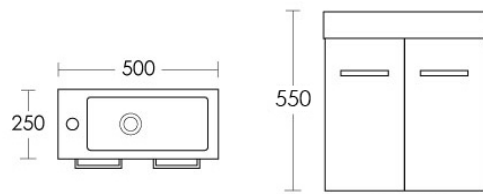

# COMPACT

Wall Hung Vanity Gloss White

MC400W-W MICRO Wall Hung Vanity 400mm Gloss White

MN500W-W MINI Wall Hung Vanity 500mm Gloss White

## SPECIFICATIONS

- Top** Polymarble top with integrated basin and one tap hole.  
32mm waste (sold separately).
- Body** Moisture resistant 2 Pac gloss white with modern chrome handles.  
One internal shelf. Also available in floor mount.

For our own established efforts supporting environmental and health preservation all of our Vanities are made to the commercially recognised E1 Standard.

CODE	HEIGHT	WIDTH	DEPTH	DOORS
MC400W-W	550	400	220mm	1
MN500W-W	550	500	250mm	2