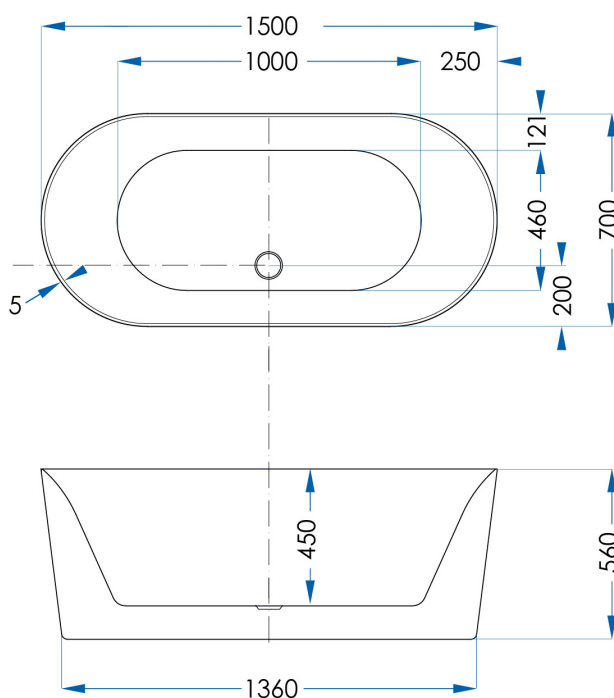

MOANA (Matte White)

1500mm Freestanding Bath

7
YEAR
WARRANTY

SPECIFICATIONS

Size	1500x700mm
Height	560mm
Material	Sanitary Grade Acrylic
Finish	Matte White
Waste Size	40mm
Capacity	230L
Weight	36kg
Code	MOA1500-MW
Warranty	7 year replacement product (bath shell); 1 year labour