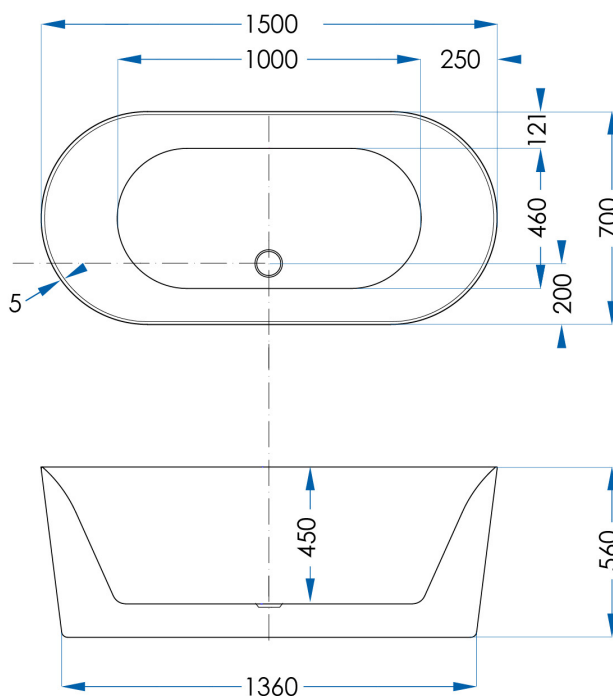

MOANA

Freestanding Bath 1500mm Gloss White

7
YEAR
WARRANTY

SPECIFICATIONS

Size	1500x700mm
Height	560mm
Material	Sanitary Grade Acrylic
Finish	Gloss White
Waste Size	40mm
Capacity	230L
Weight	36kg
Code	MOA1500-W
Warranty	7 year replacement product (bath shell): 1 year labour