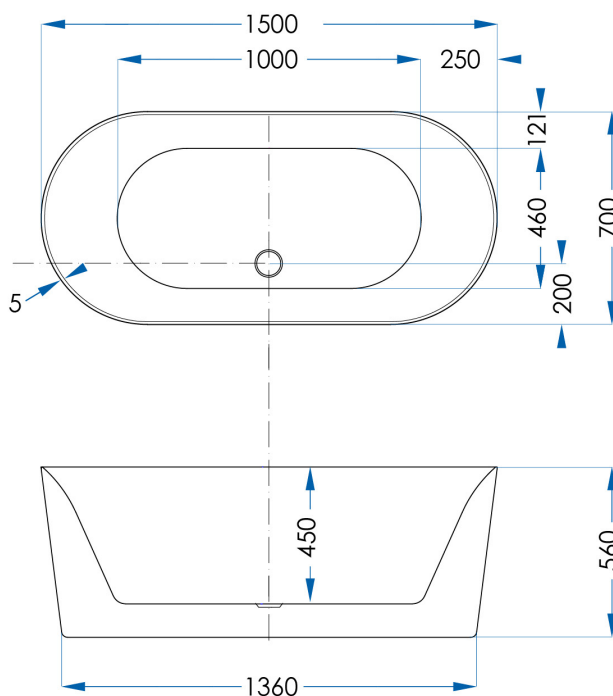

# MOANA (Gloss White)

1500mm Freestanding Bath

**7**  
YEAR  
WARRANTY

## SPECIFICATIONS

<b>Size</b>	1500x700mm
<b>Height</b>	560mm
<b>Material</b>	Sanitary Grade Acrylic
<b>Finish</b>	Gloss White
<b>Waste Size</b>	40mm
<b>Capacity</b>	230L
<b>Weight</b>	36kg
<b>Code</b>	MOA1500
<b>Warranty</b>	7 year replacement product (bath shell): 1 year labour