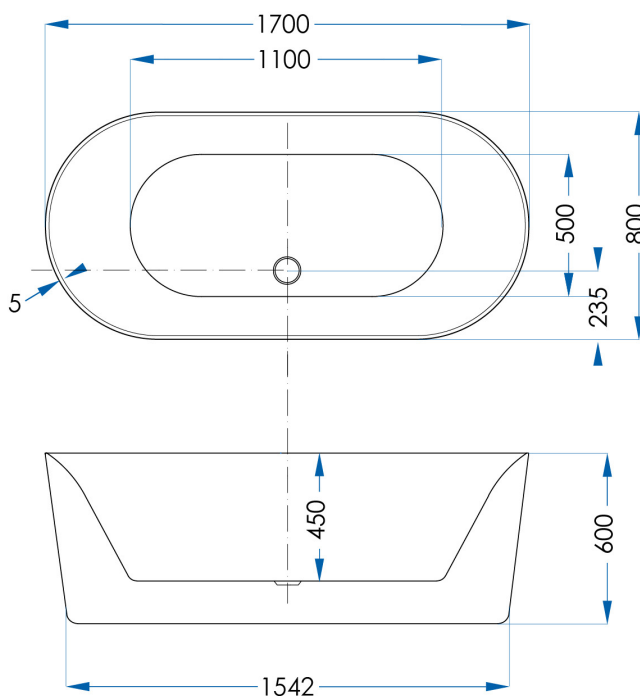

MOANA

Freestanding Bath 1700mm Matte White

7
YEAR
WARRANTY

SPECIFICATIONS

Size	1700x800mm
Height	600mm
Material	Sanitary Grade Acrylic
Finish	Matte White
Waste Size	40mm
Capacity	255L
Weight	42kg
Code	MOA1700-M
Warranty	7 year replacement product (bath shell); 1 year labour