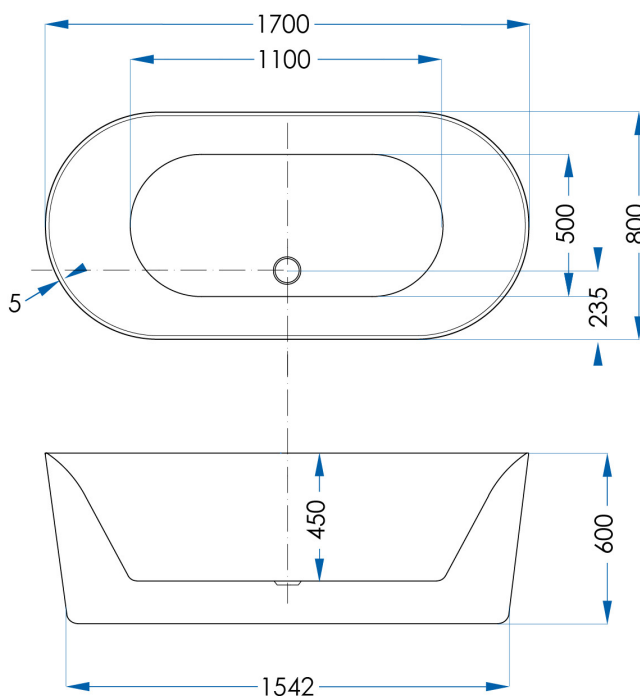

MOANA (Gloss White)

1700mm Freestanding Bath

7
YEAR
WARRANTY

SPECIFICATIONS

Size	1700x800mm
Height	600mm
Material	Sanitary Grade Acrylic
Finish	Gloss White
Waste Size	40mm
Capacity	255L
Weight	42kg
Code	MOA1700
Warranty	7 year replacement product (bath shell): 1 year labour