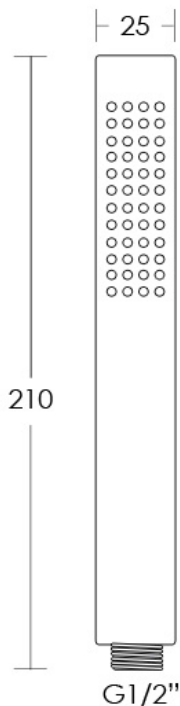

MODO BRUSHED BRASS

Hand Shower

5
YEAR
WARRANTY

WaterMark
AS/NZS 3662
LN023083
Casa Lusso

SPECIFICATIONS

Water Consumption	WELS 3 Star, 9 litres per minute
Material	Solid Brass construction with an industrial grade PVD (Physical Vapor Deposition) electro plate finish.
Code	MODO-BB
Warranty	5 year replacement product or parts