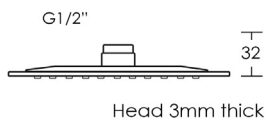

# MONSOON RAZOR

Square Shower Head Chrome 225mm

**2**  
YEAR  
WARRANTY