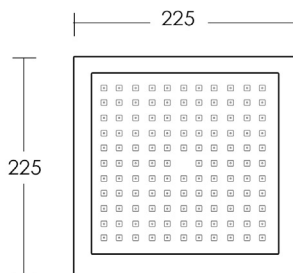

# MONSOON RAZOR

Square Shower Head Chrome 225mm

**2**  
YEAR  
WARRANTY

## SPECIFICATIONS

|                          |                                     |
|--------------------------|-------------------------------------|
| <b>Water Consumption</b> | WELS 3 Star, 9 litres per minute    |
| <b>Material</b>          | Chrome Plated ABS                   |
| <b>Code</b>              | MRZ-225SQ-CH                        |
| <b>Warranty</b>          | 2 year replacement product or parts |