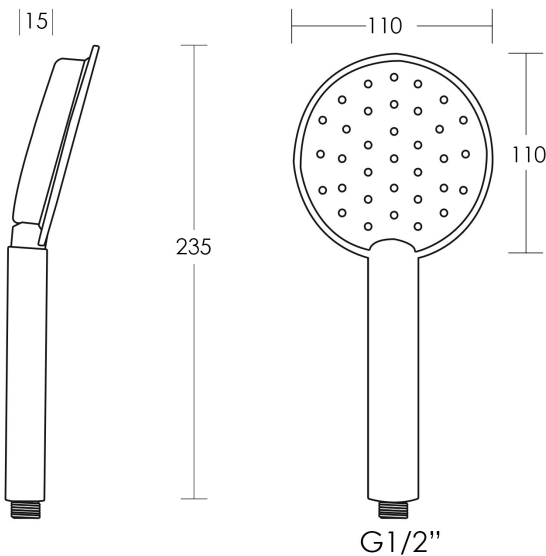

SPIN RAZOR

Hand Shower Chrome

2
YEAR
WARRANTY

WaterMark
AS/NZS 3662
LN023083
Casa Lusso

SPECIFICATIONS

Water Consumption	WELS 3 Star, 7.5 litres per minute
Material	Chrome Plated ABS
Code	MRZ-HSR-CH
Warranty	2 year replacement product or parts