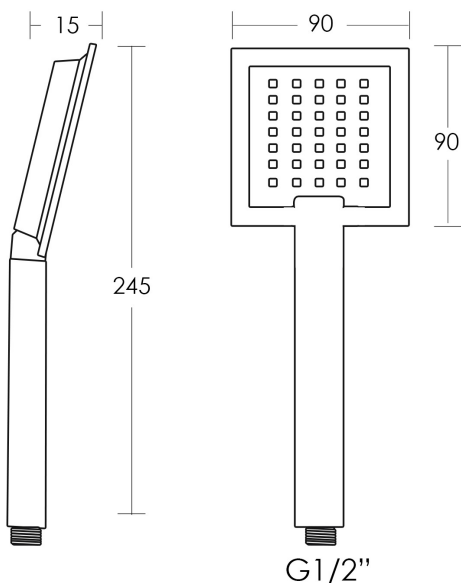

QUADRA RAZOR

Hand Shower Chrome

2
YEAR
WARRANTY

WaterMark
AS/NZS 3662
LN023083
Casa Lusso

SPECIFICATIONS

Water Consumption	WELS 3 Star, 7.5 litres per minute
Material	Chrome Plated ABS
Code	MRZ-HSSQ-CH
Warranty	2 year replacement product or parts