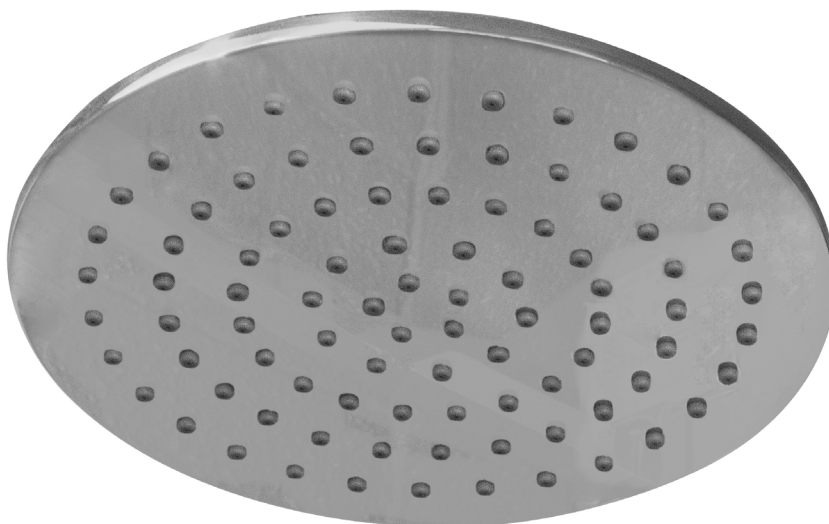

MONSOON

Round Shower Head Chrome 200mm

5
YEAR
WARRANTY

SPECIFICATIONS

Water Consumption	WELS 3 Star, 9 litres per minute
Material	304 Stainless Steel with Mirror Finish
Warranty	5 year replacement product or parts
Code	MS200R-CH