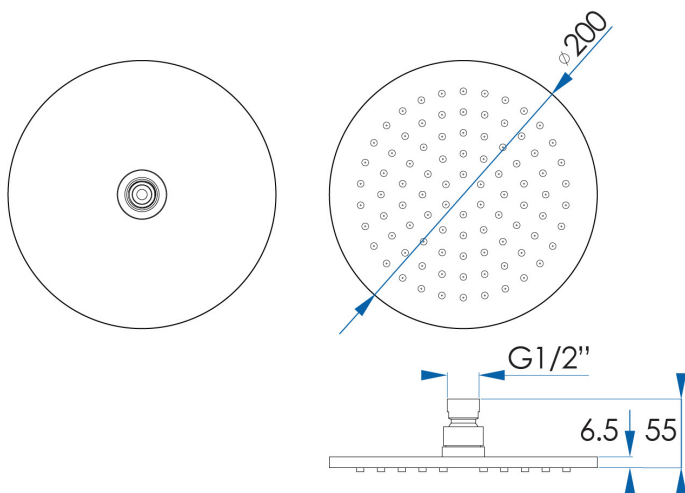

MONSOON

Round Shower Head Chrome 200mm

5
YEAR
WARRANTY

SPECIFICATIONS

Water Consumption	WELS 3 Star, 9 litres per minute
Material	304 Stainless Steel with Mirror Finish
Warranty	5 year replacement product or parts
Code	MS200R-CH