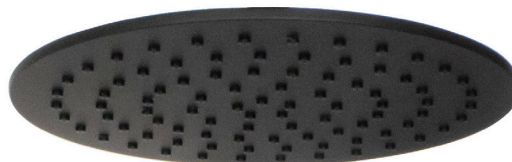

# MONSOON

Round Shower Head 250mm

**5**  
YEAR  
WARRANTY

**Chrome  
MS250R-CH**

**Matte Black  
MS250R-MB**

**Brushed Brass  
MS250R-BB**

**Brushed Nickel  
MS250R-BN**

## SPECIFICATIONS

**Water Consumption** WELS 3 Star, 9 litres per minute  
**Material** 304 Stainless Steel with Mirror Finish  
**Warranty** 5 year replacement product or parts