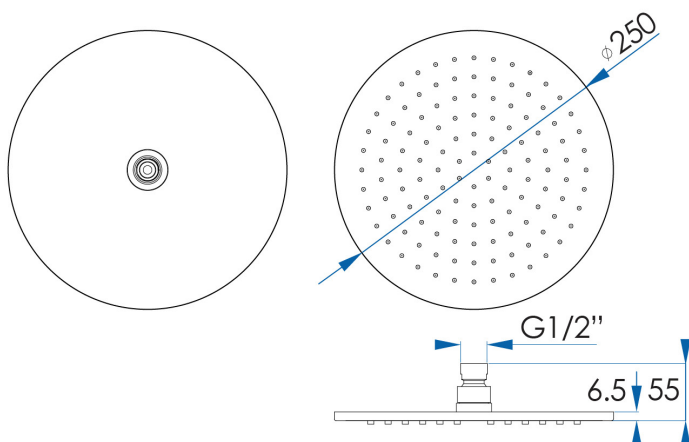

# MONSOON

Round Shower Head 250mm

**5**  
YEAR  
WARRANTY

**Chrome  
MS250R-CH**

**Matte Black  
MS250R-MB**

**Brushed Brass  
MS250R-BB**

**Brushed Nickel  
MS250R-BN**

## SPECIFICATIONS

**Water Consumption** WELS 3 Star, 9 litres per minute  
**Material** 304 Stainless Steel with Mirror Finish  
**Warranty** 5 year replacement product or parts