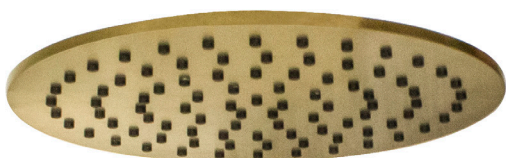

# MONSOON

Round Shower Head 250mm

**5**  
YEAR  
WARRANTY

**Chrome  
MS250R-CH**

**Matte Black  
MS250R-MB**

**Brushed Brass  
MS250R-BB**

**Brushed Nickel  
MS250R-BN**

## SPECIFICATIONS

**Water Consumption** WELS 3 Star, 9 litres per minute  
**Material** 304 Stainless Steel with Mirror Finish  
**Warranty** 5 year replacement product or parts