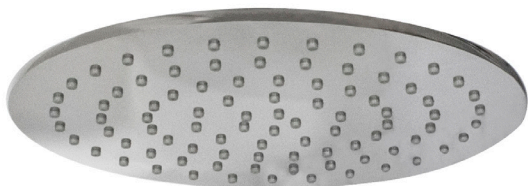

# MONSOON

Round Shower Head 250mm

**5**  
YEAR  
WARRANTY

**Chrome  
MS250R-CH**

**Matte Black  
MS250R-MB**

**Brushed Brass  
MS250R-BB**

**Brushed Nickel  
MS250R-BN**

## SPECIFICATIONS

**Water Consumption** WELS 3 Star, 9 litres per minute  
**Material** 304 Stainless Steel with Mirror Finish  
**Warranty** 5 year replacement product or parts