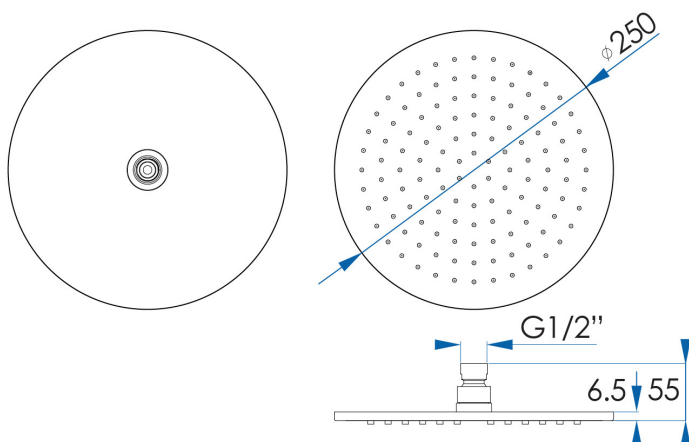

# MONSOON

Round Shower Head 250mm

**5**  
YEAR  
WARRANTY

**Chrome  
MS250R**

**Matte Black  
MS250R-MB**

**Brushed Brass  
MS250R-BB**

**Brushed Nickel  
MS250R-BN**

## SPECIFICATIONS

**Water Consumption** WELS 3 Star, 9 litres per minute  
**Material** 304 Stainless Steel with Mirror Finish  
**Warranty** 5 year replacement product or parts