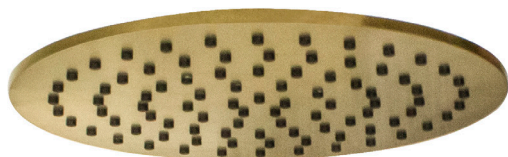

# MONSOON

Round Shower Head 250mm

**5**  
YEAR  
WARRANTY

**Chrome  
MS250R**

**Matte Black  
MS250R-MB**

**Brushed Brass  
MS250R-BB**

**Brushed Nickel  
MS250R-BN**

## SPECIFICATIONS

**Water Consumption** WELS 3 Star, 9 litres per minute  
**Material** 304 Stainless Steel with Mirror Finish  
**Warranty** 5 year replacement product or parts