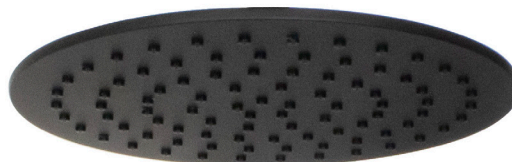

# MONSOON

Round Shower Head 250mm

**5**  
YEAR  
WARRANTY

**Chrome  
MS250R**

**Matte Black  
MS250R-MB**

**Brushed Brass  
MS250R-BB**

**Brushed Nickel  
MS250R-BN**

## SPECIFICATIONS

**Water Consumption** WELS 3 Star, 9 litres per minute  
**Material** 304 Stainless Steel with Mirror Finish  
**Warranty** 5 year replacement product or parts