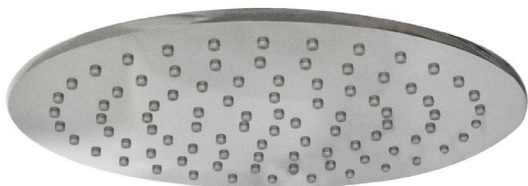

# MONSOON

Round Shower Head 250mm

**5**  
YEAR  
WARRANTY

**Chrome  
MS250R**

**Matte Black  
MS250R-MB**

**Brushed Brass  
MS250R-BB**

**Brushed Nickel  
MS250R-BN**

## SPECIFICATIONS

**Water Consumption** WELS 3 Star, 9 litres per minute  
**Material** 304 Stainless Steel with Mirror Finish  
**Warranty** 5 year replacement product or parts