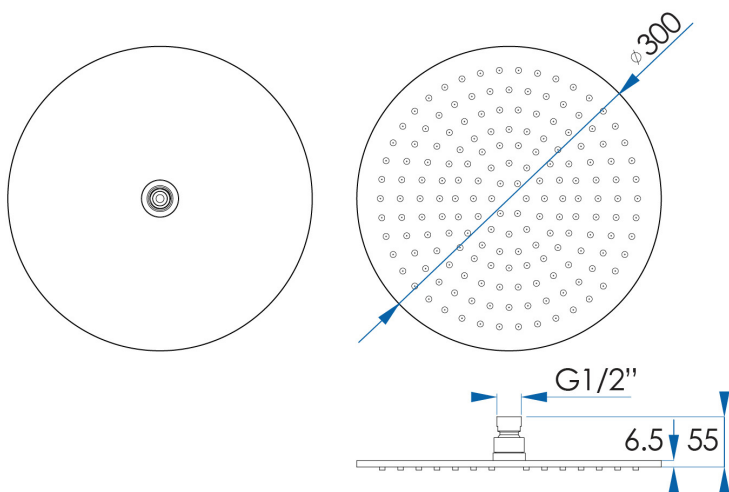

# MONSOON

Round Shower Head 300mm

**5**  
YEAR  
WARRANTY

**Chrome  
MS300R-CH**

**Matte Black  
MS300R-MB**

**Brushed Brass  
MS300R-BB**

**Brushed Nickel  
MS300R-BN**

## SPECIFICATIONS

**Water Consumption** WELS 3 Star, 9 litres per minute  
**Material** 304 Stainless Steel with Mirror Finish  
**Warranty** 5 year replacement product or parts