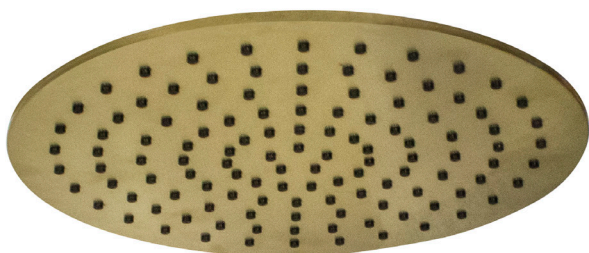

# MONSOON

Round Shower Head 300mm

**5**  
YEAR  
WARRANTY

**Chrome  
MS300R-CH**

**Matte Black  
MS300R-MB**

**Brushed Brass  
MS300R-BB**

**Brushed Nickel  
MS300R-BN**

## SPECIFICATIONS

**Water Consumption** WELS 3 Star, 9 litres per minute  
**Material** 304 Stainless Steel with Mirror Finish  
**Warranty** 5 year replacement product or parts