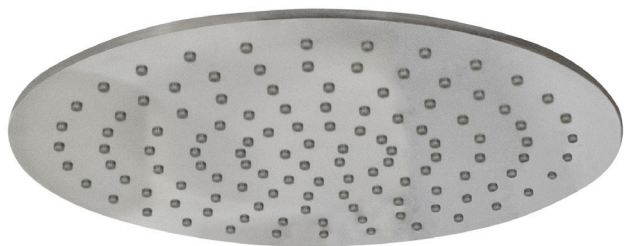

# MONSOON

Round Shower Head 300mm

**5**  
YEAR  
WARRANTY

**Chrome  
MS300R**

**Matte Black  
MS300R-MB**

**Brushed Brass  
MS300R-BB**

**Brushed Nickel  
MS300R-BN**

## SPECIFICATIONS

**Water Consumption** WELS 3 Star, 9 litres per minute  
**Material** 304 Stainless Steel with Mirror Finish  
**Warranty** 5 year replacement product or parts