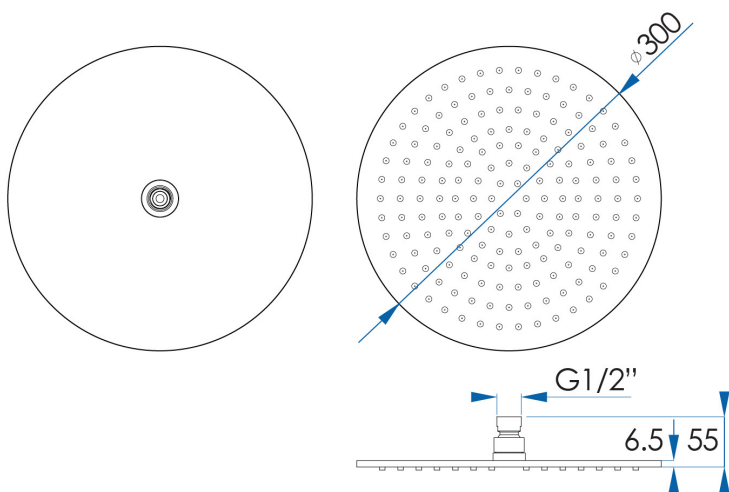

# MONSOON

Round Shower Head 300mm

**5**  
YEAR  
WARRANTY

**Chrome  
MS300R**

**Matte Black  
MS300R-MB**

**Brushed Brass  
MS300R-BB**

**Brushed Nickel  
MS300R-BN**

## SPECIFICATIONS

**Water Consumption** WELS 3 Star, 9 litres per minute  
**Material** 304 Stainless Steel with Mirror Finish  
**Warranty** 5 year replacement product or parts