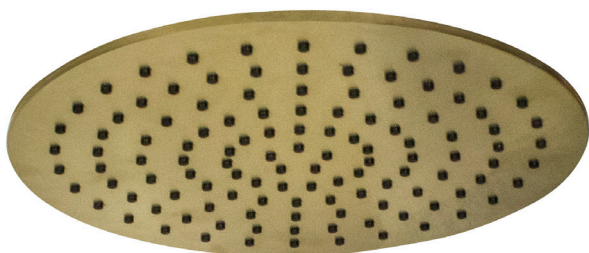

# MONSOON

Round Shower Head 300mm

**5**  
YEAR  
WARRANTY

**Chrome  
MS300R**

**Matte Black  
MS300R-MB**

**Brushed Brass  
MS300R-BB**

**Brushed Nickel  
MS300R-BN**

## SPECIFICATIONS

**Water Consumption** WELS 3 Star, 9 litres per minute  
**Material** 304 Stainless Steel with Mirror Finish  
**Warranty** 5 year replacement product or parts