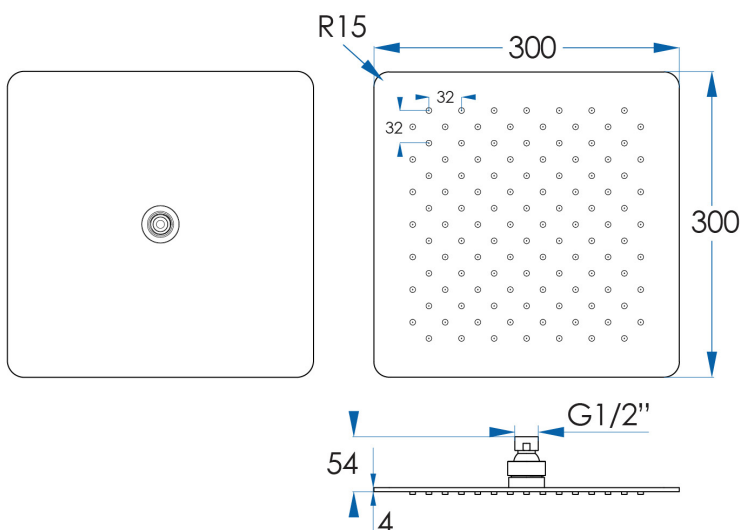

MONSOON

Square Shower Head Chrome 300mm

5
YEAR
WARRANTY

SPECIFICATIONS

| | |
|--------------------------|--|
| Water Consumption | WELS 3 Star, 9 litres per minute |
| Material | 304 Stainless Steel with Mirror Finish |
| Warranty | 5 year replacement product or parts |
| Code | MS300S-CH |