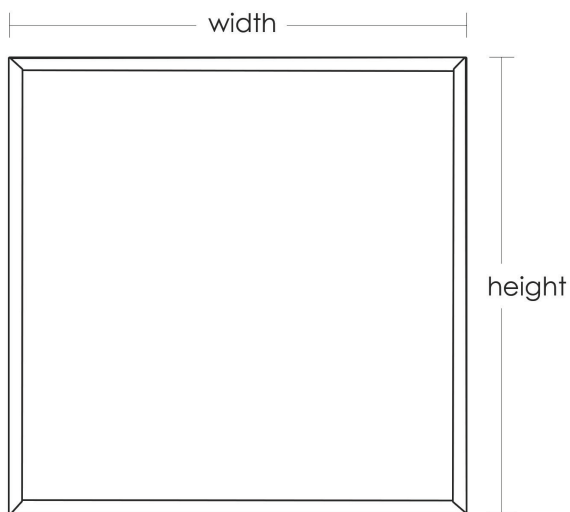

## SPECIFICATIONS

<b>Material</b>	5mm Glass with Vinyl Backing
<b>Finish</b>	Pencil Edge on all sides
<b>Installation</b>	Double sided tape & silicone
<b>Warranty</b>	1 Year replacement product
<b>Important Notes</b>	Mirrors are Extremely Fragile, Take Care While Transporting and Handling Mirrored Goods.

CODE	WIDTH	HEIGHT
MV900x500	900	500
MV900x600	900	600
MV900x750	900	750
MV900x900	900	900
MV1200x750	1200	750
MV1200x900	1200	900
MV1200x1200	1200	1200
MV1500x900	1500	900
MV1500x1200	1500	1200
MV1600x500	500	1600
MV1800x900	1800	900
MV1800x1200	1800	1200