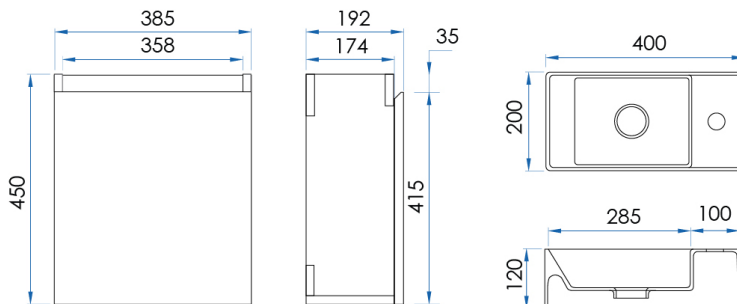

CODE	COLOUR
OL400W-M	Matte White
OL400W-LA	Latte

CASA LUSO

Due to our policy of continuous development, all designs and measurements are intended only as a guide and are subject to change without notice. Being hand made products they are subject to a size variance E&OE. This brochure is representative of the actual products at time of printing. Please confirm all particulars before purchase. Casa Lusso recommends having the product on site before commencing rough in.

Available at

hb Highgrove Bathrooms
www.highgrovebathrooms.com.au