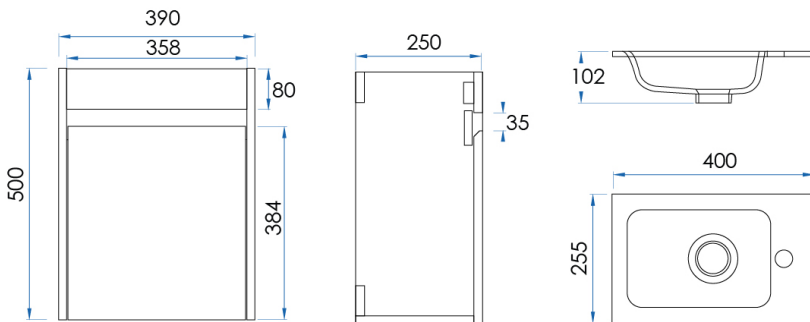

CODE	COLOUR
DL400W-K	Oak Timber Veneer

CASA LUSO

Due to our policy of continuous development, all designs and measurements are intended only as a guide and are subject to change without notice. Being hand made products they are subject to a size variance E&OE. This brochure is representative of the actual products at time of printing. Please confirm all particulars before purchase. Casa Lusso recommends having the product on site before commencing rough in.

Available at

hb Highgrove Bathrooms
www.highgrovebathrooms.com.au