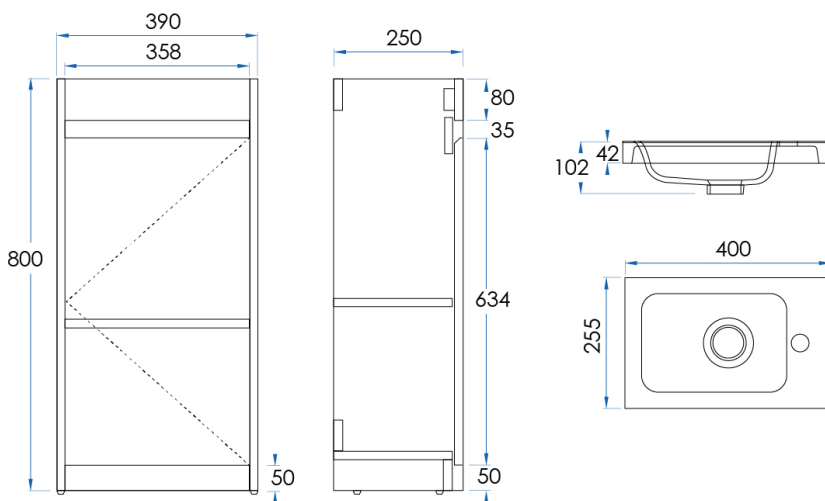

Available at

hb Highgrove Bathrooms
www.highgrovebathrooms.com.au

DELRAY

Wall Hung Vanity 400mm Oak Timber Veneer

5
YEAR
WARRANTY

DL400W-K

SPECIFICATIONS

- Top** Polymer marble top with integrated basin and one tap hole.
32mm waste (sold separately).
- Body** Oak Timber Veneer on Moisture resistant Plywood

Available at

hb Highgrove Bathrooms
www.highgrovebathrooms.com.au

DL400W-K

SPECIFICATIONS

- Top** Polymer marble top with integrated basin and one tap hole.
32mm waste (sold separately).
- Body** Oak Timber Veneer on Moisture resistant Plywood