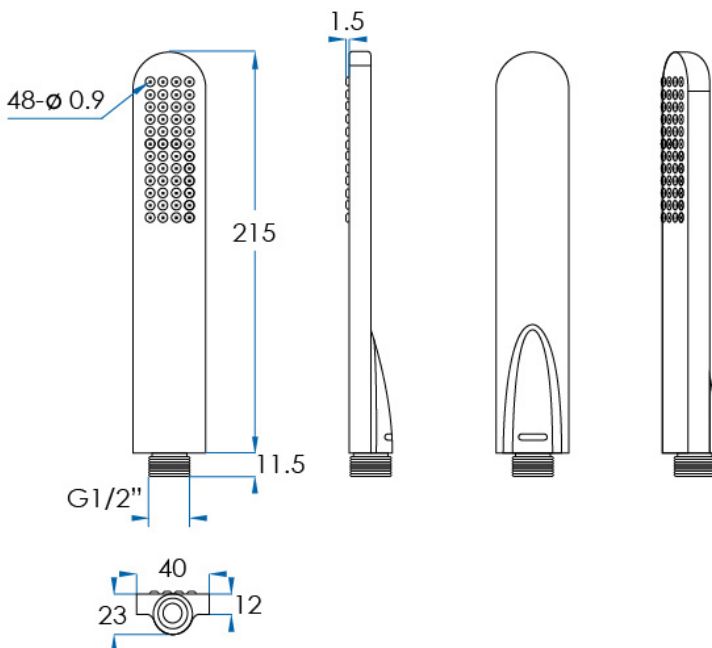

OLLIE

Hand Shower Brushed Nickel

2
YEAR
WARRANTY

SPECIFICATIONS

Water Consumption	WELS 3 Star, 8 litres per minute
Features	Single Function Hand Shower
Material	Solid Brass construction with Brushed Nickel finish and easy clean silicon nozzles
Code	OLLIE-BN
Warranty	2 year replacement product or parts

CASA LUSSO

Due to our policy of continuous development, all designs and measurements are intended only as a guide and are subject to change without notice. Being hand made products they are subject to a size variance E&OE. This brochure is representative of the actual products at time of printing. Please confirm all particulars before purchase. Casa Lusso recommends having the product on site before commencing rough in.