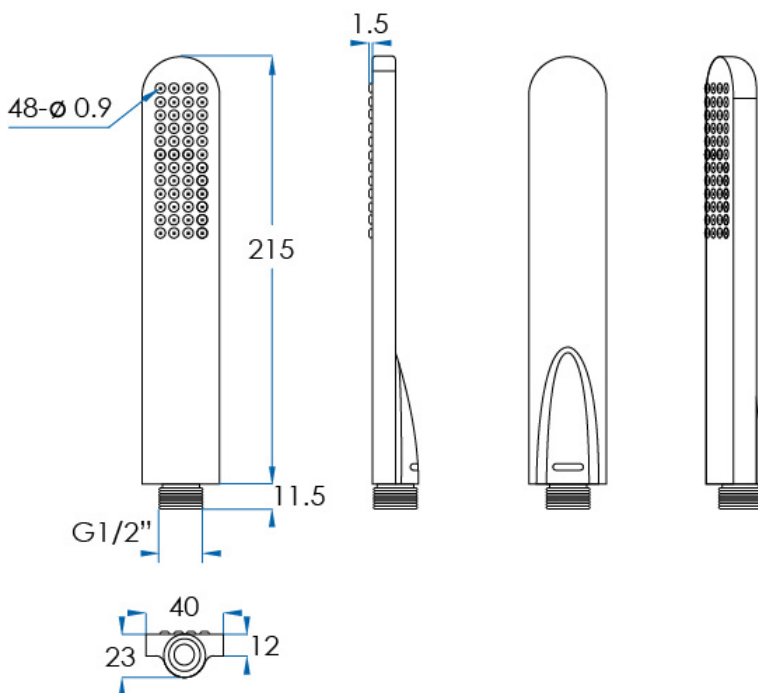

OLLIE

Single Function Hand Shower Matte Black

2
YEAR
WARRANTY

SPECIFICATIONS

Water Consumption	WELS 3 Star, 8 litres per minute
Features	Single Function Hand Shower
Material	Solid Brass construction with Matte Black finish and easy clean silicon nozzles
Code	OLLIE-MB
Warranty	2 year replacement product or parts

CASA LUSSO

Due to our policy of continuous development, all designs and measurements are intended only as a guide and are subject to change without notice. Being hand made products they are subject to a size variance E&OE. This brochure is representative of the actual products at time of printing. Please confirm all particulars before purchase. Casa Lusso recommends having the product on site before commencing rough in.