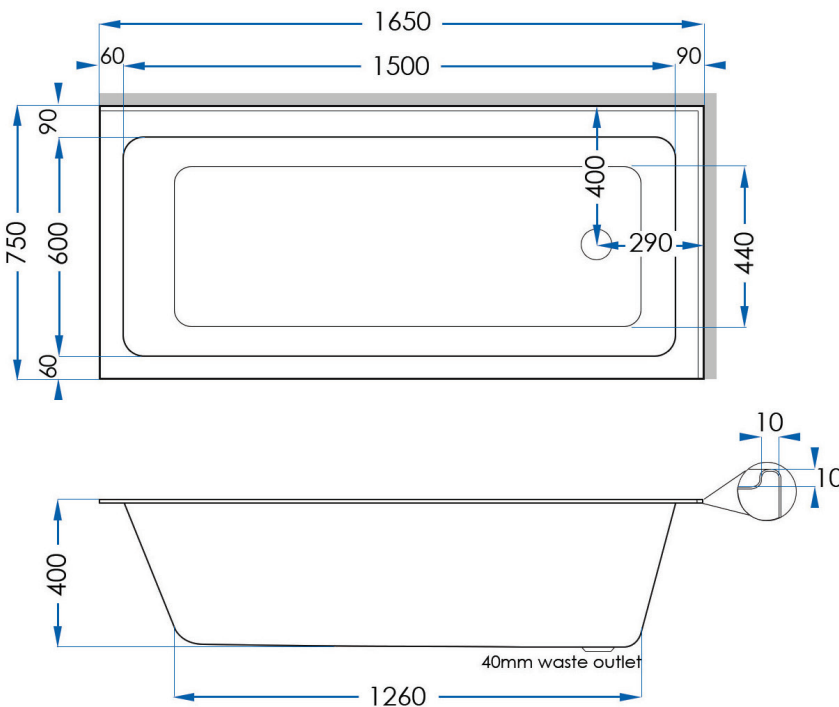

OMEGA

Drop In Bath RHS Gloss White 1650mm

7
YEAR
WARRANTY

SPECIFICATIONS

Size	1650x750mm
Height	400mm
Weight	25kg
Capacity	210L
Material	Sanitary Grade Pure Acrylic
Waste Size	40mm
Code	OM1650R-W
Warranty	7 year replacement product