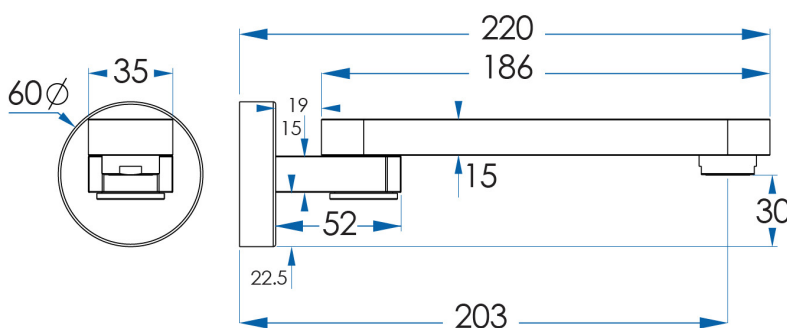

OMG220-BB

Brushed Nickel finish

OMG220-BN

SPECIFICATIONS

Material	Solid Brass Construction
Includes	Spout only
Warranty	7 Year replacement product and parts 1 Year parts & labour

CASA LUSO

Due to our policy of continuous development, all designs and measurements are intended only as a guide and are subject to change without notice. Being hand made products they are subject to a size variance E&OE. This brochure is representative of the actual products at time of printing. Please confirm all particulars before purchase. Casa Lusso recommends having the product on site before commencing rough in.