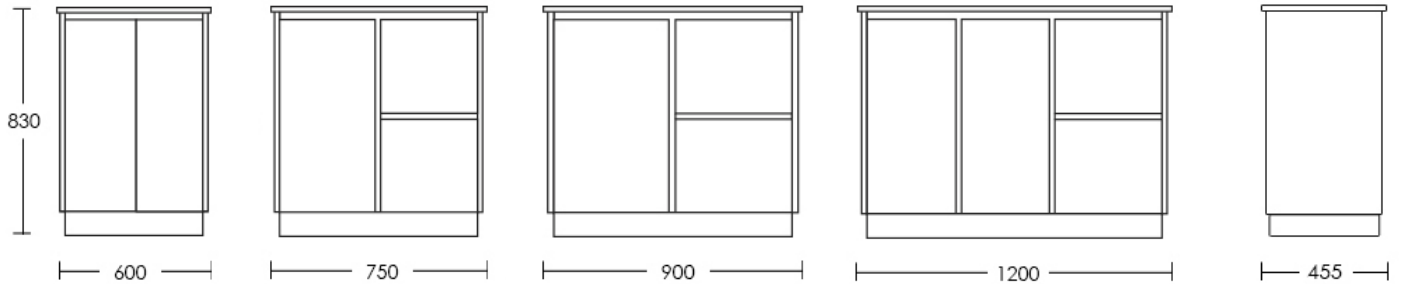

OMG600-W

OMG750-W

OMG900-W

OMG1200-W