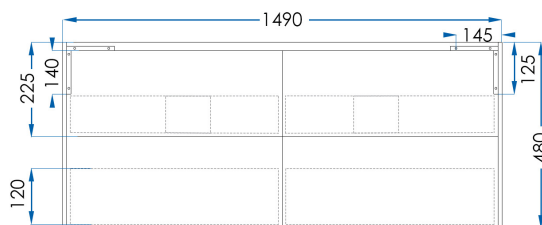

PHOENIX

Wall Hung Vanity 1500mm Gloss White

5
YEAR
WARRANTY

SPECIFICATIONS

Size	1490x480x495mm
Material	Moisture Resistant 2 Pac Gloss White with Modern Finger Pull, Soft Close Drawers with Metal Drawer Runners
Installation	Wall Hung
Colours	Gloss White
Code	PH1500-W
Warranty	5 Year replacement product and parts: 1 year labour