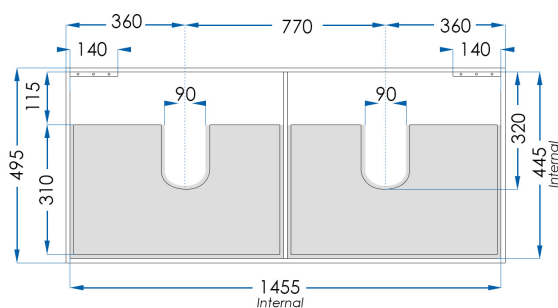

PHOENIX

Wall Hung Vanity 1500mm Gloss White

5
YEAR
WARRANTY

SPECIFICATIONS

Size	1490x480x495mm
Material	Moisture Resistant 2 Pac Gloss White with Modern Finger Pull, Soft Close Drawers with Metal Drawer Runners
Installation	Wall Hung
Colours	Gloss White
Code	PH1500-W
Warranty	5 Year replacement product and parts: 1 year labour

CASA LUSO

Due to our policy of continuous development, all designs and measurements are intended only as a guide and are subject to change without notice. Being hand made products they are subject to a size variance E&OE. This brochure is representative of the actual products at time of printing. Please confirm all particulars before purchase. Casa Lusso recommends having the product on site before commencing rough in.