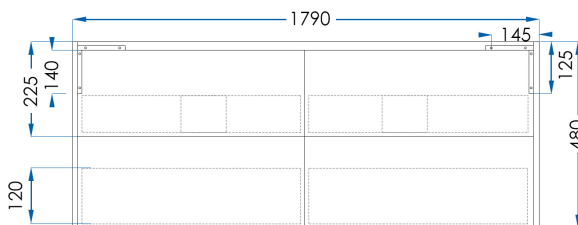

PHOENIX

Wall Hung Vanity 1800mm Gloss White

5
YEAR
WARRANTY

SPECIFICATIONS

Size	1790x480x495mm
Material	Moisture Resistant 2 Pac Gloss White with Modern Finger Pull, Soft Close Drawers with Metal Drawer Runners
Installation	Wall Hung
Colours	Gloss White
Code	PH1800-W
Warranty	5 Year replacement product and parts: 1 year labour

CASA LUSO

Due to our policy of continuous development, all designs and measurements are intended only as a guide and are subject to change without notice. Being hand made products they are subject to a size variance E&OE. This brochure is representative of the actual products at time of printing. Please confirm all particulars before purchase. Casa Lusso recommends having the product on site before commencing rough in.