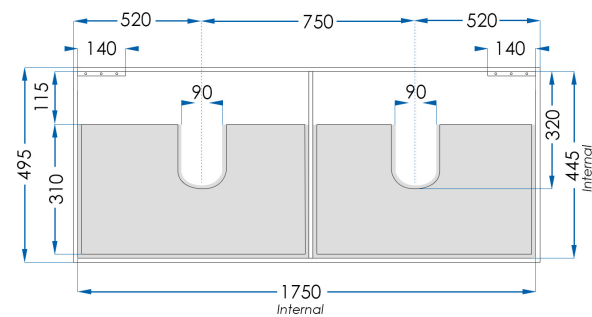

PHOENIX

Wall Hung Vanity 1800mm Gloss White

5
YEAR
WARRANTY

SPECIFICATIONS

Size	1790x480x495mm
Material	Moisture Resistant 2 Pac Gloss White with Modern Finger Pull, Soft Close Drawers with Metal Drawer Runners
Installation	Wall Hung
Colours	Gloss White
Code	PH1800-W
Warranty	5 Year replacement product and parts: 1 year labour

CASA LUSO

Due to our policy of continuous development, all designs and measurements are intended only as a guide and are subject to change without notice. Being hand made products they are subject to a size variance E&OE. This brochure is representative of the actual products at time of printing. Please confirm all particulars before purchase. Casa Lusso recommends having the product on site before commencing rough in.