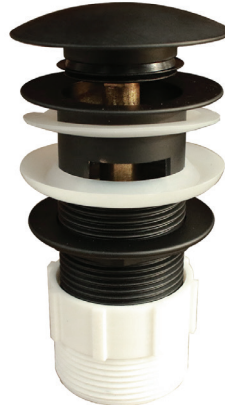

DOME POP UP WASTES

5
YEAR
WARRANTY

WITH OVERFLOW

Polished Chrome finish

POD3280-CH

Matte Black finish

POD3280-MB

Brushed Brass finish

POD3280-BB

Brushed Nickel finish

POD3280-BN

Gloss White finish

POD3280-W

Matte White finish

POD3280-M

WITH OVERFLOW

Dome Waste with Overflow

Material Strong Brass Construction

Warranty 5 year replacement product or parts

CASA LUSO

Due to our policy of continuous development, all designs and measurements are intended only as a guide and are subject to change without notice. Being hand made products they are subject to a size variance E&OE. This brochure is representative of the actual products at time of printing. Please confirm all particulars before purchase. Casa Lusso recommends having the product on site before commencing rough in.