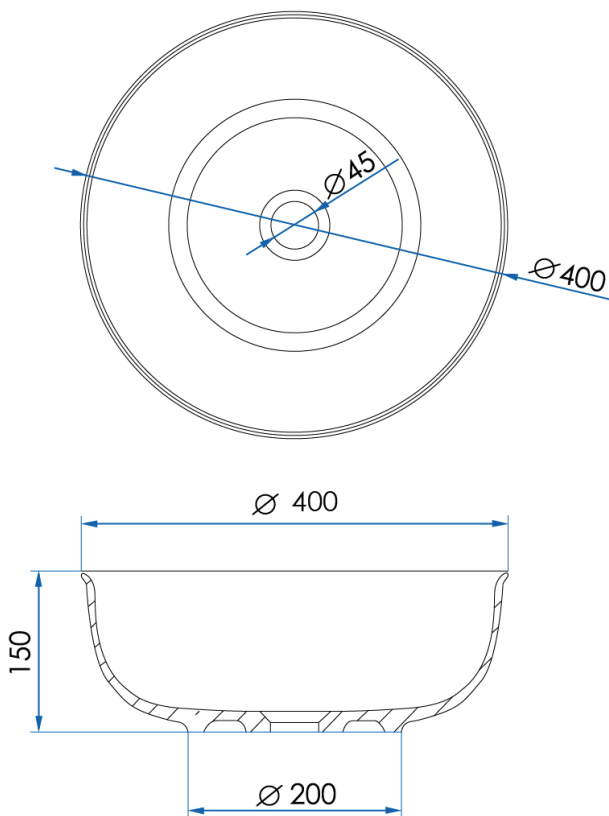

PROVENCE

PROVENCE Solid Surface Bench Mount Basin Matte White

5
YEAR
WARRANTY

SPECIFICATIONS

Size	400x400mm
Depth	150mm
Material	Solid surface basin with smooth, matte, scratch & chip resistant finish
Weight	7kg
Capacity	12L
Waste Size	32mm
Code	PRO101-M
Warranty	5 year replacement product: 1 year labour

Available at

hb Highgrove Bathrooms
www.highgrovebathrooms.com.au

Disclaimer: As these products are handmade, a size variance of ± 10 mm may occur. It is essential to measure the unit on-site before installation and Casa Lusso advises having the product on-site before rough-in.