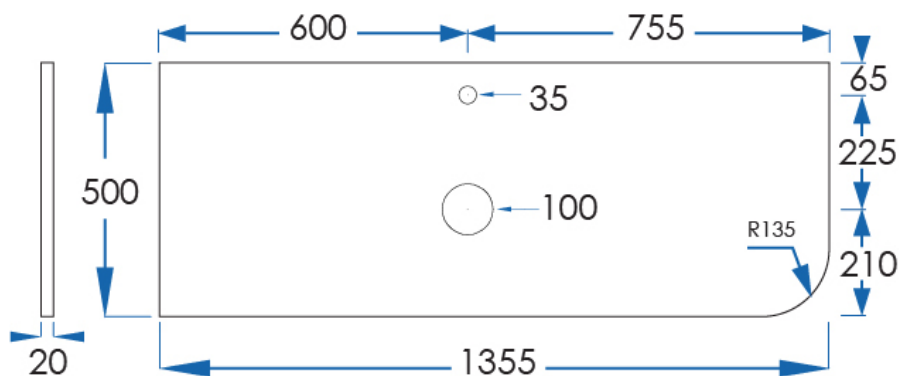

PURE WHITE

20mm Thick Corner Stone Top with Cut Outs 1355mm

5
YEAR
WARRANTY

SPECIFICATIONS

Size	1355x500x20mm
Material	20mm Highly Polished Zero Silica Stone
Colour	White. Light neutral tones with micro flecks of natural quartz chips
Includes	Stone Top only
Warranty	5 Year replacement product
Notes	Must be cut in accordance with local WHS regulations Suits Highgrove Bathrooms KIMBERLEY and WAVE Vanities Suitable for LHS or RHS installation
Code	PS1320-C-1R

CASA LUSSO

Available at **[hb]** Highgrove Bathrooms.com.au

Due to our policy of continuous development, all designs and measurements are intended only as a guide and are subject to change without notice. Being hand made products they are subject to a size variance E&OE. This brochure is representative of the actual products at time of printing. Please confirm all particulars before purchase. Casa Lusso recommends having the product on site before commencing rough in. For our own established efforts supporting environmental and health preservation all of our Vanities are made to the commercially recognised E1 Standard.