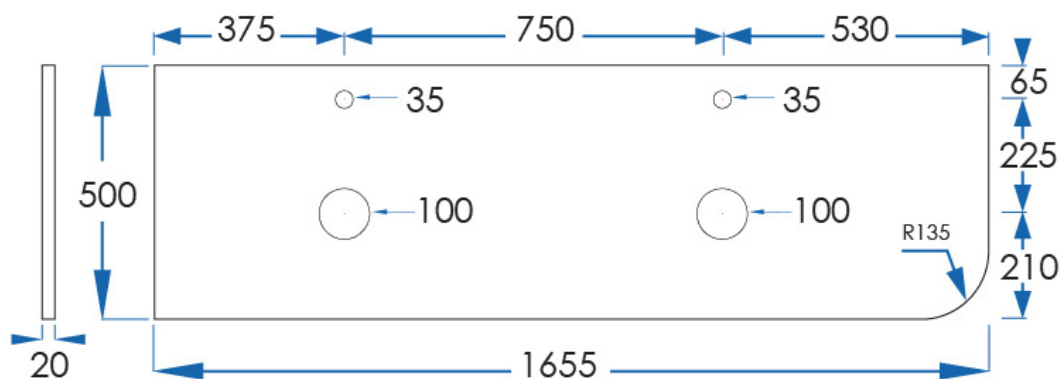

# PURE WHITE

20mm Thick Corner Stone Top with Cut Outs 1655mm

**5**  
YEAR  
WARRANTY

## SPECIFICATIONS

<b>Size</b>	1655x500x20mm
<b>Material</b>	20mm Highly Polished Zero Silica Stone
<b>Colour</b>	White. Light neutral tones with micro flecks of natural quartz chips
<b>Includes</b>	Stone Top only
<b>Warranty</b>	5 Year replacement product
<b>Notes</b>	Must be cut in accordance with local WHS regulations Suits Highgrove Bathrooms KIMBERLEY and WAVE Vanities Suitable for LHS or RHS installation
<b>Code</b>	PS1620-C-1R