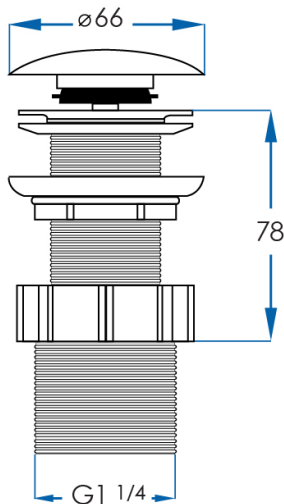

# DOME POP UP WASTES (Without Overflow)

**7**  
YEAR  
WARRANTY

Polished Chrome	Matte Black	Brushed Brass	Brushed Nickel	Titanium Bronze
				
<b>PUD3280-CH</b>	<b>PUD3280-MB</b>	<b>PUD3280-BB</b>	<b>PUD3280-BN</b>	<b>PUD3280-TB</b>
Gunmetal	Champagne Gold	Gloss White	Matte White	Brushed Champagne Gold
				
<b>PUD3280-GM</b>	<b>PUD3280-CG</b>	<b>PUD3280-W</b>	<b>PUD3280-M</b>	<b>PUD3280-BG</b>

**Dome Waste without Overflow**  
**Material** Strong Brass Construction  
**Warranty** 7 year replacement product

**CASA LUSO**

Due to our policy of continuous development, all designs and measurements are intended only as a guide and are subject to change without notice. Being hand made products they are subject to a size variance E&OE. This brochure is representative of the actual products at time of printing. Please confirm all particulars before purchase. Casa Lusso recommends having the product on site before commencing rough in.