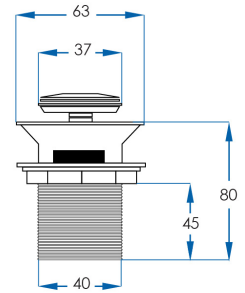

## Basin Waste

**Material** Strong Brass Chrome Construction

**Code** PU3280

**Warranty** 5 year replacement product or parts