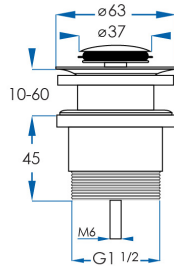

## Basin Waste - Made especially for all Glass Vanity Tops

**Material** Strong Brass Chrome Construction

**Code** PUG3280

**Warranty** 5 year replacement product or parts