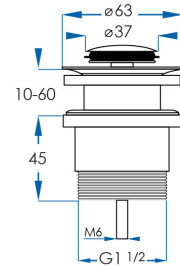

## Basin Waste - Made especially for all Glass Vanity Tops

**Material** Strong Brass Chrome Construction

**Code** PUG3280

**Warranty** 5 year replacement product or parts