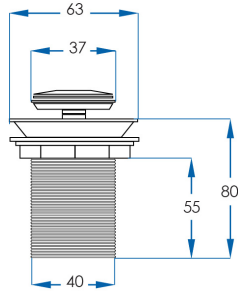

POP UP WASTES

5
YEAR
WARRANTY

Basin Waste

Material Strong Brass Chrome Construction

Code PU3280

Warranty 5 year replacement product or parts