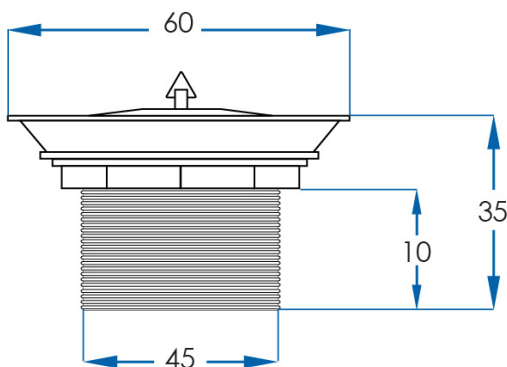

## SPECIFICATIONS

**Material** Strong Brass Construction  
**Waste Size** 50mm (tapering down to 45mm)  
**Warranty** 5 years replacement product or parts

**CASA LUSO**

Due to our policy of continuous development, all designs and measurements are intended only as a guide and are subject to change without notice. Being hand made products they are subject to a size variance E&OE. This brochure is representative of the actual products at time of printing. Please confirm all particulars before purchase. Casa Lusso recommends having the product on site before commencing rough in.