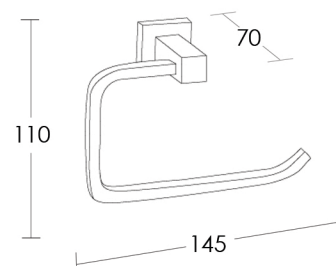

Toilet Roll Holder
QDA51-CH

Glass Shelf
QDA53-CH