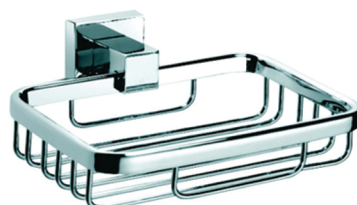

Material: High quality brass with polished Chrome finish
Installation: Dual screw fix plate

Double Towel Rail

QDA48-CH 600mm
QDA61-CH 750mm

Single Towel Rail

QDA24-CH 600mm
QDA30-CH 750mm

Guest Towel Rail

QDA60-CH

Toilet Roll Holder

QDA51-CH

Glass Shelf

QDA53-CH

Tumbler Holder

QDA58-CH

Robe Hook

QDA54-CH

Soap Basket

QDA56-CH

Toilet Brush Holder

QDA57-CH

QUADRA

Simplicity is key with the Quadra range. Designed with slick clean lines, this range is the perfect addition to your home. The superior quality of Quadra items slides in seamlessly to any setting, while providing it with ultimate refined appeal.

Material: High quality brass with polished Chrome finish
 Installation: Dual screw fix plate

Double Towel Rail
QDA48-CH 600mm

Double Towel Rail
QDA61-CH 750mm

Single Towel Rail
QDA24-CH 600mm

Single Towel Rail
QDA30-CH 750mm