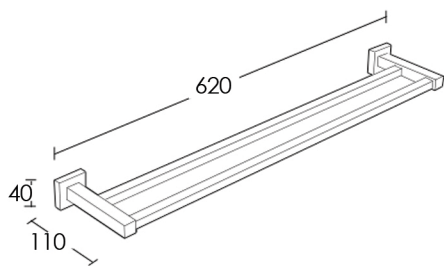

Material: High quality brass with polished Chrome finish
 Installation: Dual screw fix plate

Double Towel Rail
QDA48-CH 600mm

Double Towel Rail
QDA61-CH 750mm

Single Towel Rail
QDA24-CH 600mm

Single Towel Rail
QDA30-CH 750mm