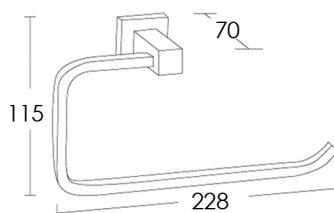

Material: High quality brass with polished Chrome finish
Installation: Dual screw fix plate

Double Towel Rail

QDA48-CH 600mm
QDA61-CH 750mm

Single Towel Rail

QDA24-CH 600mm
QDA30-CH 750mm

Guest Towel Rail

QDA60-CH

Material: High quality brass with polished Chrome finish
 Installation: Dual screw fix plate

Double Towel Rail
QDA48-CH 600mm

Double Towel Rail
QDA61-CH 750mm

Single Towel Rail
QDA24-CH 600mm

Single Towel Rail
QDA30-CH 750mm