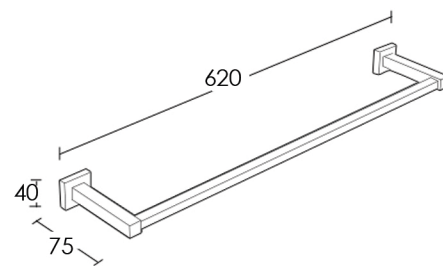

Material: High quality brass with polished Chrome finish
 Installation: Dual screw fix plate

Double Towel Rail
QDA48-CH 600mm

Double Towel Rail
QDA61-CH 750mm

Single Towel Rail
QDA24-CH 600mm

Single Towel Rail
QDA30-CH 750mm