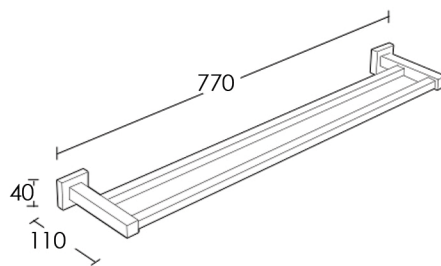

Material: High quality brass with polished Chrome finish
 Installation: Dual screw fix plate

Double Towel Rail
QDA48-CH 600mm

Double Towel Rail
QDA61-CH 750mm

Single Towel Rail
QDA24-CH 600mm

Single Towel Rail
QDA30-CH 750mm