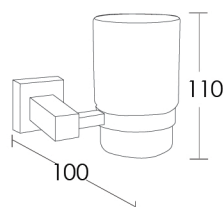

Tumbler Holder
QDA58-CH