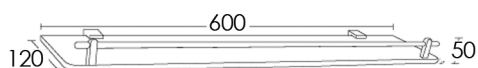

Glass Shelf
QDA53-CH