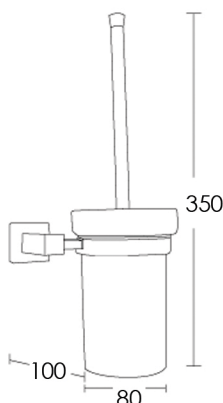

Material: High quality brass with polished Chrome finish
Installation: Dual screw fix plate

Double Towel Rail

QDA48-CH 600mm
QDA61-CH 750mm

Single Towel Rail

QDA24-CH 600mm
QDA30-CH 750mm

Guest Towel Rail

QDA60-CH

Material: High quality brass with polished Chrome finish
 Installation: Dual screw fix plate

Double Towel Rail
QDA48-CH 600mm

Double Towel Rail
QDA61-CH 750mm

Single Towel Rail
QDA24-CH 600mm

Single Towel Rail
QDA30-CH 750mm

Guest Towel Rail
QDA60-CH

Toilet Roll Holder
QDA51-CH

Glass Shelf
QDA53-CH

Tumbler Holder
QDA58-CH

Robe Hook
QDA54-CH

Soap Basket
QDA56-CH

Toilet Brush Holder
QDA57-CH