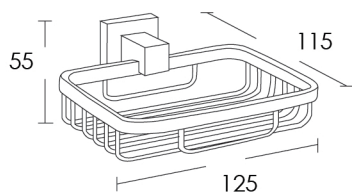

Material: High quality brass with polished Chrome finish
 Installation: Dual screw fix plate

Double Towel Rail
QDA48-CH 600mm

Double Towel Rail
QDA61-CH 750mm

Single Towel Rail
QDA24-CH 600mm

Single Towel Rail
QDA30-CH 750mm

Guest Towel Rail
QDA60-CH

Toilet Roll Holder
QDA51-CH

Glass Shelf
QDA53-CH

Tumbler Holder
QDA58-CH

Robe Hook
QDA54-CH

Soap Basket
QDA56-CH

Toilet Brush Holder
QDA57-CH