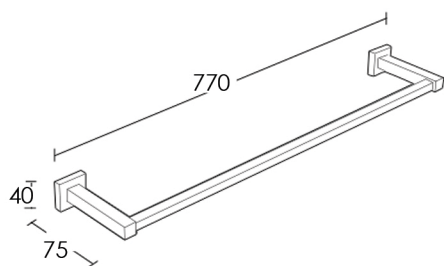

Material: High quality brass with polished Chrome finish
 Installation: Dual screw fix plate

Double Towel Rail
QDA48-CH 600mm

Double Towel Rail
QDA61-CH 750mm

Single Towel Rail
QDA24-CH 600mm

Single Towel Rail
QDA30-CH 750mm