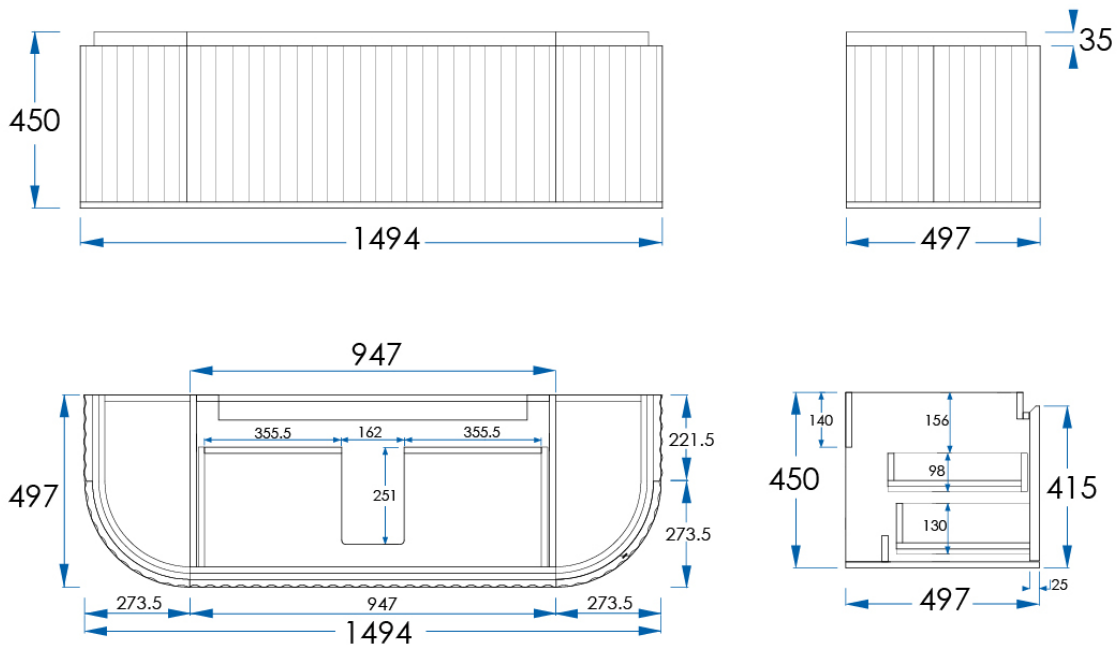

REEF

Wall Hung Vanity 1500mm

SPECIFICATIONS

SIZE	1494 x 497 x 450mm
MATERIAL	Oak Timber Veneer
WEIGHT	48kg
WARRANTY	5 yr replacement product and parts: 1 yr labour
PRODUCT CODE	RE1500-K

NOTE

This unit features corner doors that open outwards.
 A minimum of 100 mm additional space on each side is required to allow full door operation.
Minimum total clearance required: 1700mm.