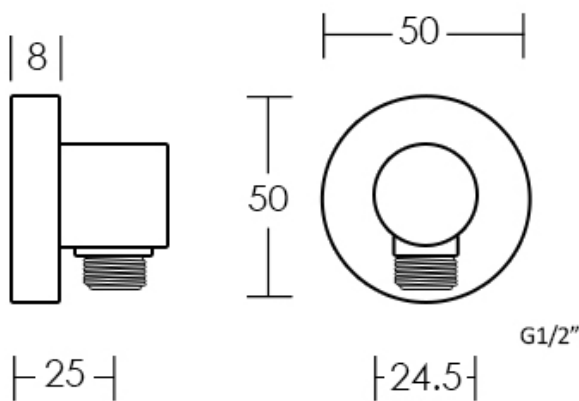

SPIN

Shower Elbow Brushed Nickel

5
YEAR
WARRANTY

SPECIFICATIONS

Features	Shower Elbow with round cover plate
Material	Solid Brass Construction with a Brushed Nickel finish
Code	RND90-BN
Warranty	5 year replacement product or parts