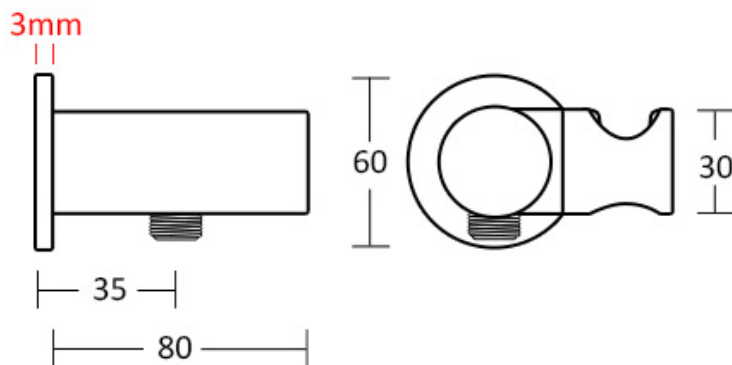

# SPIN

Shower Elbow with Hand Shower Bracket Brushed Brass

**5**  
YEAR  
WARRANTY

## SPECIFICATIONS

<b>Features</b>	Shower Elbow with Hand Shower bracket and round cover plate
<b>Material</b>	Solid Brass Construction with an industrial grade PVD (Physical Vapor Deposition) electro plate finish.
<b>Code</b>	RND90B-BB
<b>Warranty</b>	5 year replacement product or parts